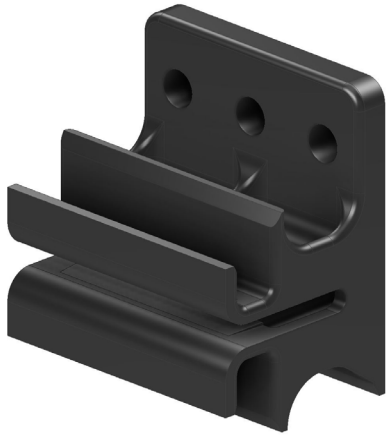

EXOCLAD QUICKCLIP RAINSCREEN SIDING SYSTEM

The only flexible, resilient clip system designed for natural expansion and contraction. ExoClad QuickClip offers an ideal solution for Accoya siding, ensuring a quicker and easier installation compared to traditional fastening systems. Specifically designed for wood siding, the QuickClip maximizes longevity by creating a necessary 3/4" gap behind each board. This innovative design allows the boards to naturally swell and shrink in response to changes in humidity, ensuring both ease of installation and long-term durability.

Nova USA Wood
3821 24th Ave.
Forest Grove, OR. 97116
(503) 419-6407

Full Installation Guide

www.novausawood.com

EXOCLAD QUICKCLIP KEY FEATURES & SPECIFICATIONS

FEATURES & BENEFITS

- The only flexible, resilient clip available
- Allows wood to naturally swell and shrink
- Quick and easy to install, can be cut in half to use as starter clip
- Clips are extremely durable nylon 6/6 with glass fiber infill
- Clips are made in the USA

SPECIFICATIONS

- Coverage:
- Attach with #9 or #10 x 2-1/2" exterior grade screw
- Use Cor-A-Vent under top and bottom rows
- Use standard S4S or rabbeted corner boards over butt joints

For more information on Accoya siding see <https://www.accoya.com/products/siding/>
For ExoClad QuickClip purchase inquiries visit <https://www.novausawood.com/where-to-buy>