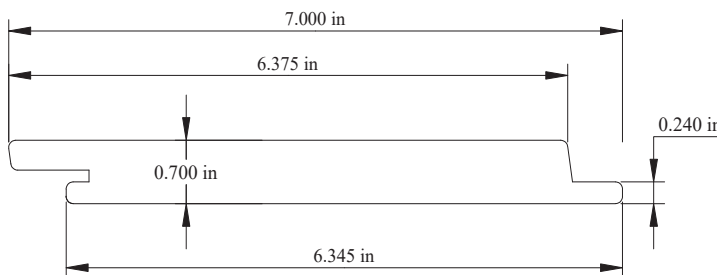

Nova USA Wood
3821 24th Ave.
Forest Grove, OR. 97116
(503) 419-6407

Full Installation Guide

www.novausawood.com

EXOCLAD QUICKCLIP KEY FEATURES & SPECIFICATIONS

FEATURES & BENEFITS

- The only flexible, resilient clip available
- Allows wood to naturally swell and shrink
- Quick and easy to install, can be cut in half to use as starter clip
- Clips are extremely durable nylon 6/6 with glass fiber infill
- Clips are made in the USA

SPECIFICATIONS

- Coverage:
- Attach with #9 or #10 x 2-1/2" exterior grade screw
- Use Cor-A-Vent under top and bottom rows
- Use standard S4S or rabbeted corner boards over butt joints

For more information on Accoya siding see <https://www.accoya.com/products/siding/>
For ExoClad QuickClip purchase inquiries visit <https://www.novausawood.com/where-to-buy>