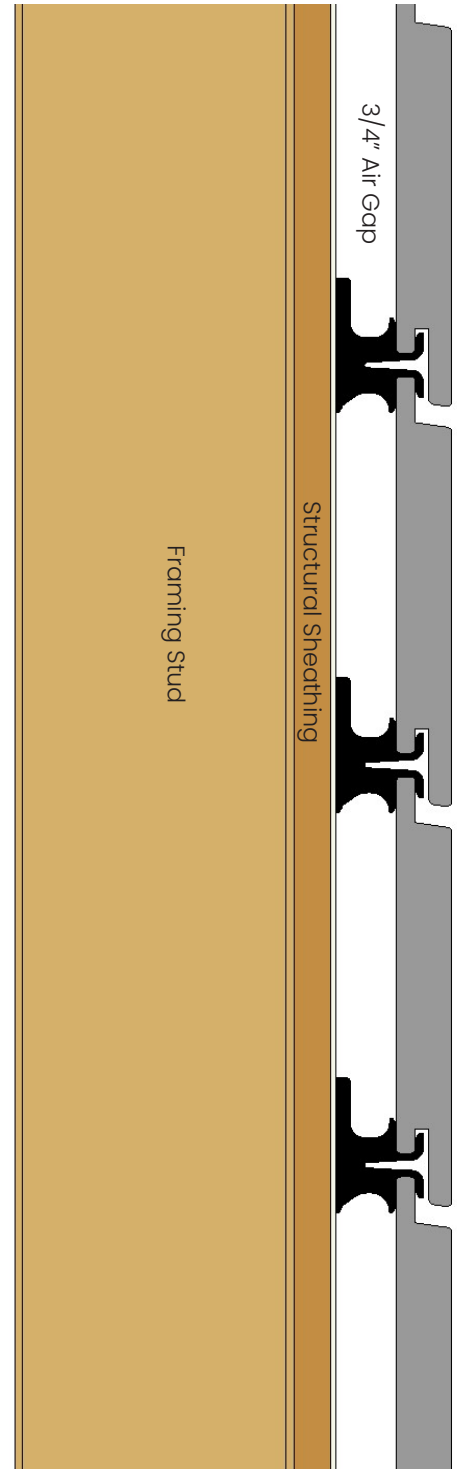

EXOCLAD QUICKCLIP RAINSCREEN SIDING SYSTEM

The only flexible, resilient clip system designed for natural expansion and contraction. ExoClad QuickClip offers an ideal solution for Accoya siding, ensuring a quicker and easier installation compared to traditional fastening systems. Specifically designed for wood siding, the QuickClip maximizes longevity by creating a necessary 3/4" gap behind each board. This innovative design allows the boards to naturally swell and shrink in response to changes in humidity, ensuring both ease of installation and long-term durability.

Nova USA Wood
3821 24th Ave.
Forest Grove, OR. 97116
(503) 419-6407

Full Installation Guide

www.novausawood.com

EXOCLAD QUICKCLIP KEY FEATURES & SPECIFICATIONS

FEATURES & BENEFITS

- The only flexible, resilient clip available
- Allows wood to naturally swell and shrink
- Quick and easy to install, can be cut in half to use as starter clip
- Clips are extremely durable nylon 6/6 with glass fiber infill
- Clips are made in the USA

SPECIFICATIONS

- Coverage:
- Attach with #9 or #10 x 2-1/2" exterior grade screw
- Use Cor-A-Vent under top and bottom rows
- Use standard S4S or rabbeted corner boards over butt joints

For more information on Accoya siding see <https://www.accoya.com/products/siding/>
For ExoClad QuickClip purchase inquiries visit <https://www.novausawood.com/where-to-buy>