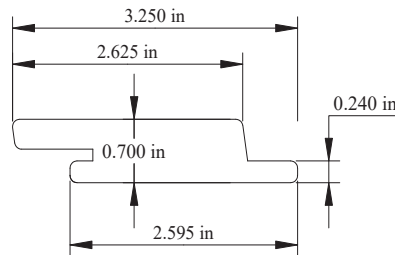

Nova USA Wood
3821 24th Ave.
Forest Grove, OR. 97116
(503) 419-6407

Full Installation Guide

www.novausawood.com

EXOCLAD QUICKCLIP KEY FEATURES & SPECIFICATIONS

FEATURES & BENEFITS

- The only flexible, resilient clip available
- Allows wood to naturally swell and shrink
- Quick and easy to install, can be cut in half to use as starter clip
- Clips are extremely durable nylon 6/6 with glass fiber infill
- Clips are made in the USA

SPECIFICATIONS

- Coverage:
- Attach with #9 or #10 x 2-1/2" exterior grade screw
- Use Cor-A-Vent under top and bottom rows
- Use standard S4S or rabbeted corner boards over butt joints

For more information on Accoya siding see <https://www.accoya.com/products/siding/>
For ExoClad QuickClip purchase inquiries visit <https://www.novausawood.com/where-to-buy>