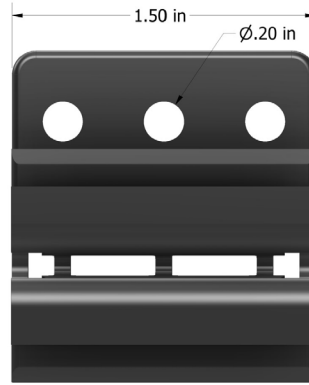

EXOCLAD QUICKCLIP RAINSCREEN SIDING SYSTEM

The only flexible, resilient clip system designed for natural expansion and contraction. ExoClad QuickClip offers an ideal solution for Accoya siding, ensuring a quicker and easier installation compared to traditional fastening systems. Specifically designed for wood siding, the QuickClip maximizes longevity by creating a necessary 3/4" gap behind each board. This innovative design allows the boards to naturally swell and shrink in response to changes in humidity, ensuring both ease of installation and long-term durability.

Nova USA Wood
3821 24th Ave.
Forest Grove, OR. 97116
(503) 419-6407

Full Installation Guide

www.novausawood.com

EXOCLAD QUICKCLIP KEY FEATURES & SPECIFICATIONS

FEATURES & BENEFITS

- The only flexible, resilient clip available
- Allows wood to naturally swell and shrink
- Quick and easy to install, can be cut in half to use as starter clip
- Clips are extremely durable nylon 6/6 with glass fiber infill
- Clips are made in the USA

SPECIFICATIONS

- Coverage:
- Attach with #9 or #10 x 2-1/2" exterior grade screw
- Use Cor-A-Vent under top and bottom rows
- Use standard S4S or rabbeted corner boards over butt joints

For more information on Accoya siding see <https://www.accoya.com/products/siding/>
For ExoClad QuickClip purchase inquiries visit <https://www.novausawood.com/where-to-buy>