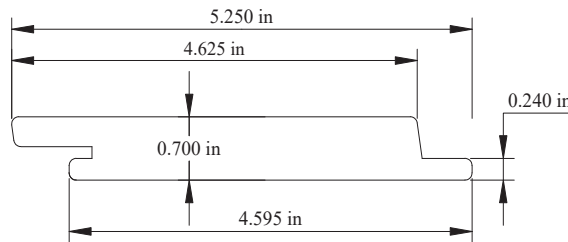

Nova USA Wood
3821 24th Ave.
Forest Grove, OR. 97116
(503) 419-6407

Full Installation Guide

www.novausawood.com

EXOCLAD QUICKCLIP KEY FEATURES & SPECIFICATIONS

FEATURES & BENEFITS

- The only flexible, resilient clip available
- Allows wood to naturally swell and shrink
- Quick and easy to install, can be cut in half to use as starter clip
- Clips are extremely durable nylon 6/6 with glass fiber infill
- Clips are made in the USA

SPECIFICATIONS

- Coverage:
- Attach with #9 or #10 x 2-1/2" exterior grade screw
- Use Cor-A-Vent under top and bottom rows
- Use standard S4S or rabbeted corner boards over butt joints

For more information on Accoya siding see <https://www.accoya.com/products/siding/>
For ExoClad QuickClip purchase inquiries visit <https://www.novausawood.com/where-to-buy>