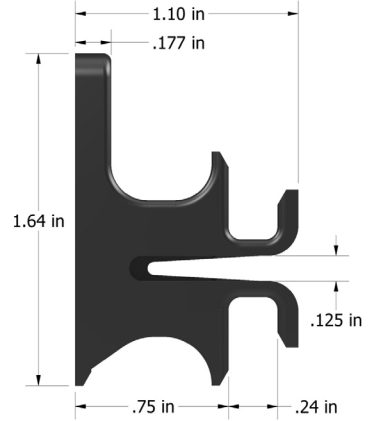

EXOCLAD QUICKCLIP RAINSCREEN SIDING SYSTEM

The only flexible, resilient clip system designed for natural expansion and contraction. ExoClad QuickClip offers an ideal solution for Accoya siding, ensuring a quicker and easier installation compared to traditional fastening systems. Specifically designed for wood siding, the QuickClip maximizes longevity by creating a necessary 3/4" gap behind each board. This innovative design allows the boards to naturally swell and shrink in response to changes in humidity, ensuring both ease of installation and long-term durability.

Nova USA Wood
3821 24th Ave.
Forest Grove, OR. 97116
(503) 419-6407

Full Installation Guide

www.novausawood.com

EXOCLAD QUICKCLIP KEY FEATURES & SPECIFICATIONS

FEATURES & BENEFITS

- The only flexible, resilient clip available
- Allows wood to naturally swell and shrink
- Quick and easy to install, can be cut in half to use as starter clip
- Clips are extremely durable nylon 6/6 with glass fiber infill
- Clips are made in the USA

SPECIFICATIONS

- Coverage:
- Attach with #9 or #10 x 2-1/2" exterior grade screw
- Use Cor-A-Vent under top and bottom rows
- Use standard S4S or rabbeted corner boards over butt joints

For more information on Accoya siding see <https://www.accoya.com/products/siding/>
For ExoClad QuickClip purchase inquiries visit <https://www.novausawood.com/where-to-buy>