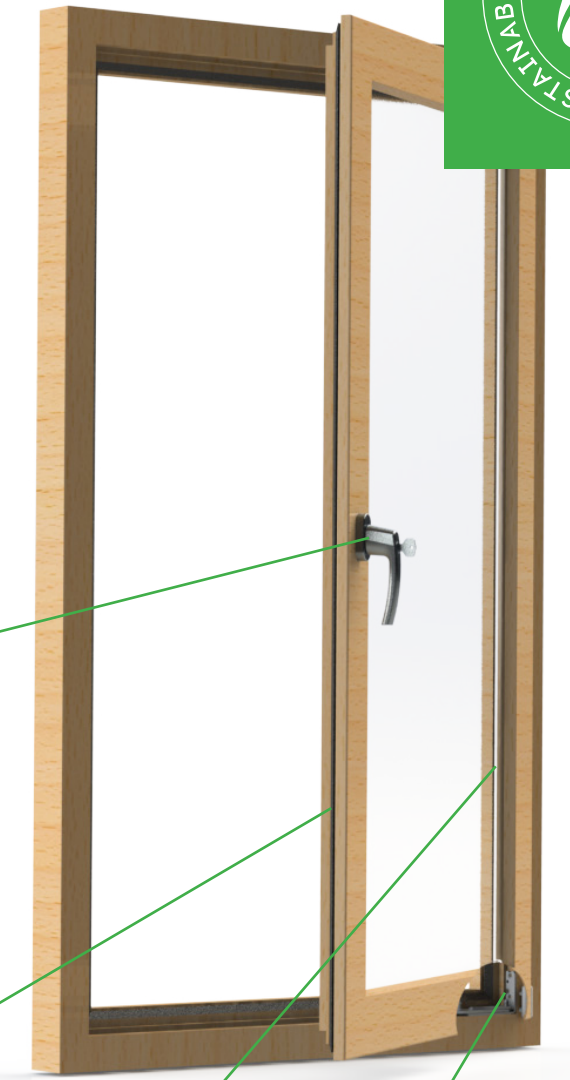

Optimum System Solution

Accoya®

Roto hardware, glazing packers and Deventer Weatherseals have been tested and approved for use on Accoya wood.

Accoya Timber -
Stable and durable wood,
unrivalled performance

- a full 10 year warranty
- complete piece of mind
- for all your window and door requirements

Roto Handles - #1
Performance and Comfort